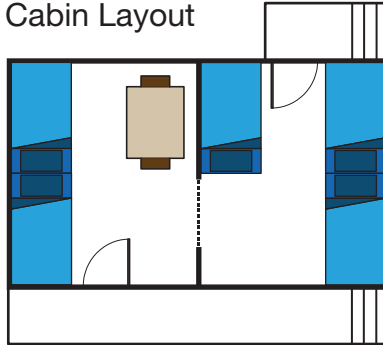

# FOREST EDGE

McKerlie Creek Cabins Layout

Example Cabin Layout

## Cabins 1 - 6

Consist of:  
10 Beds (5 bunks)

## Cabin 7

Consists of:  
8 Beds (4 bunks)  
This is a Wheelchair accessible cabin

**Total Capacity: 68**