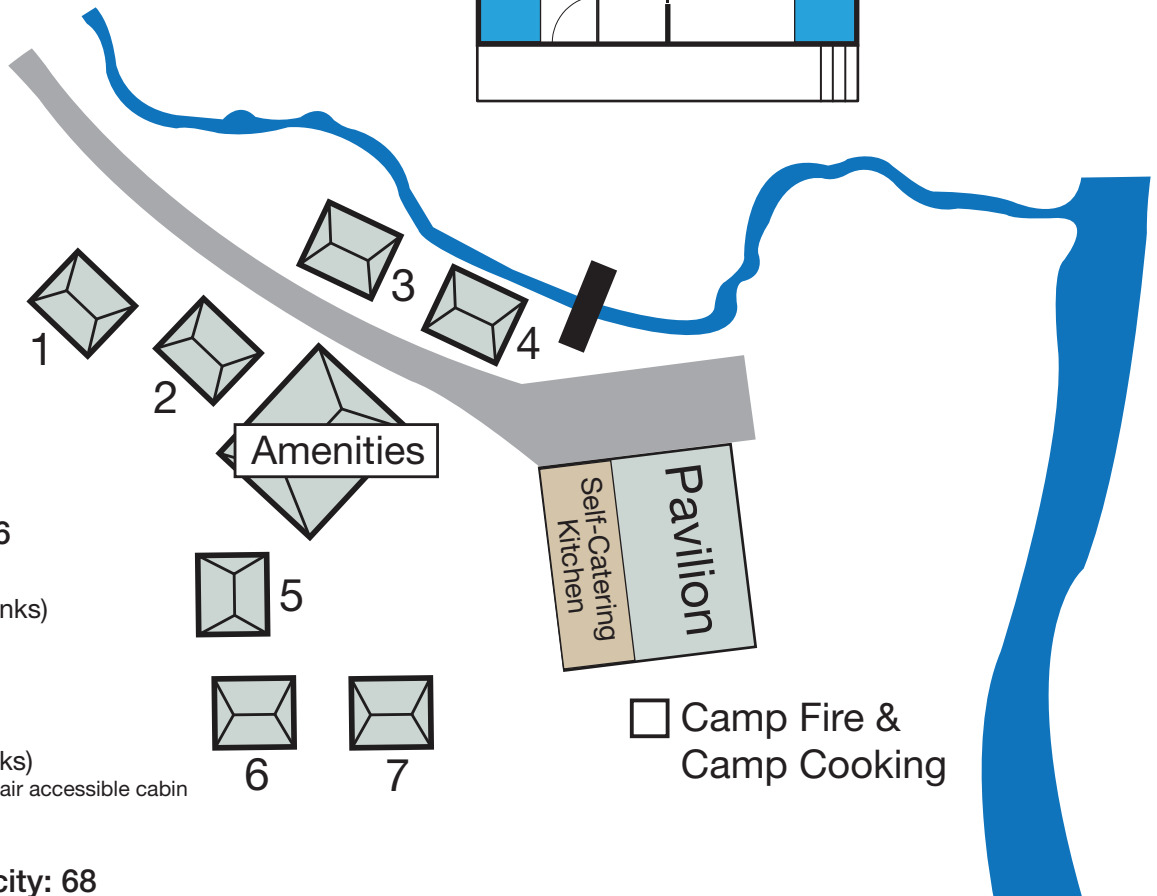

# FOREST EDGE

McKerlie Creek Cabins Layout

Example Cabin Layout

## Cabins 1 - 6

Consist of:  
10 Beds (5 bunks)

## Cabin 7

Consists of:  
8 Beds (4 bunks)  
This is a Wheelchair accessible cabin

**Total Capacity: 68**