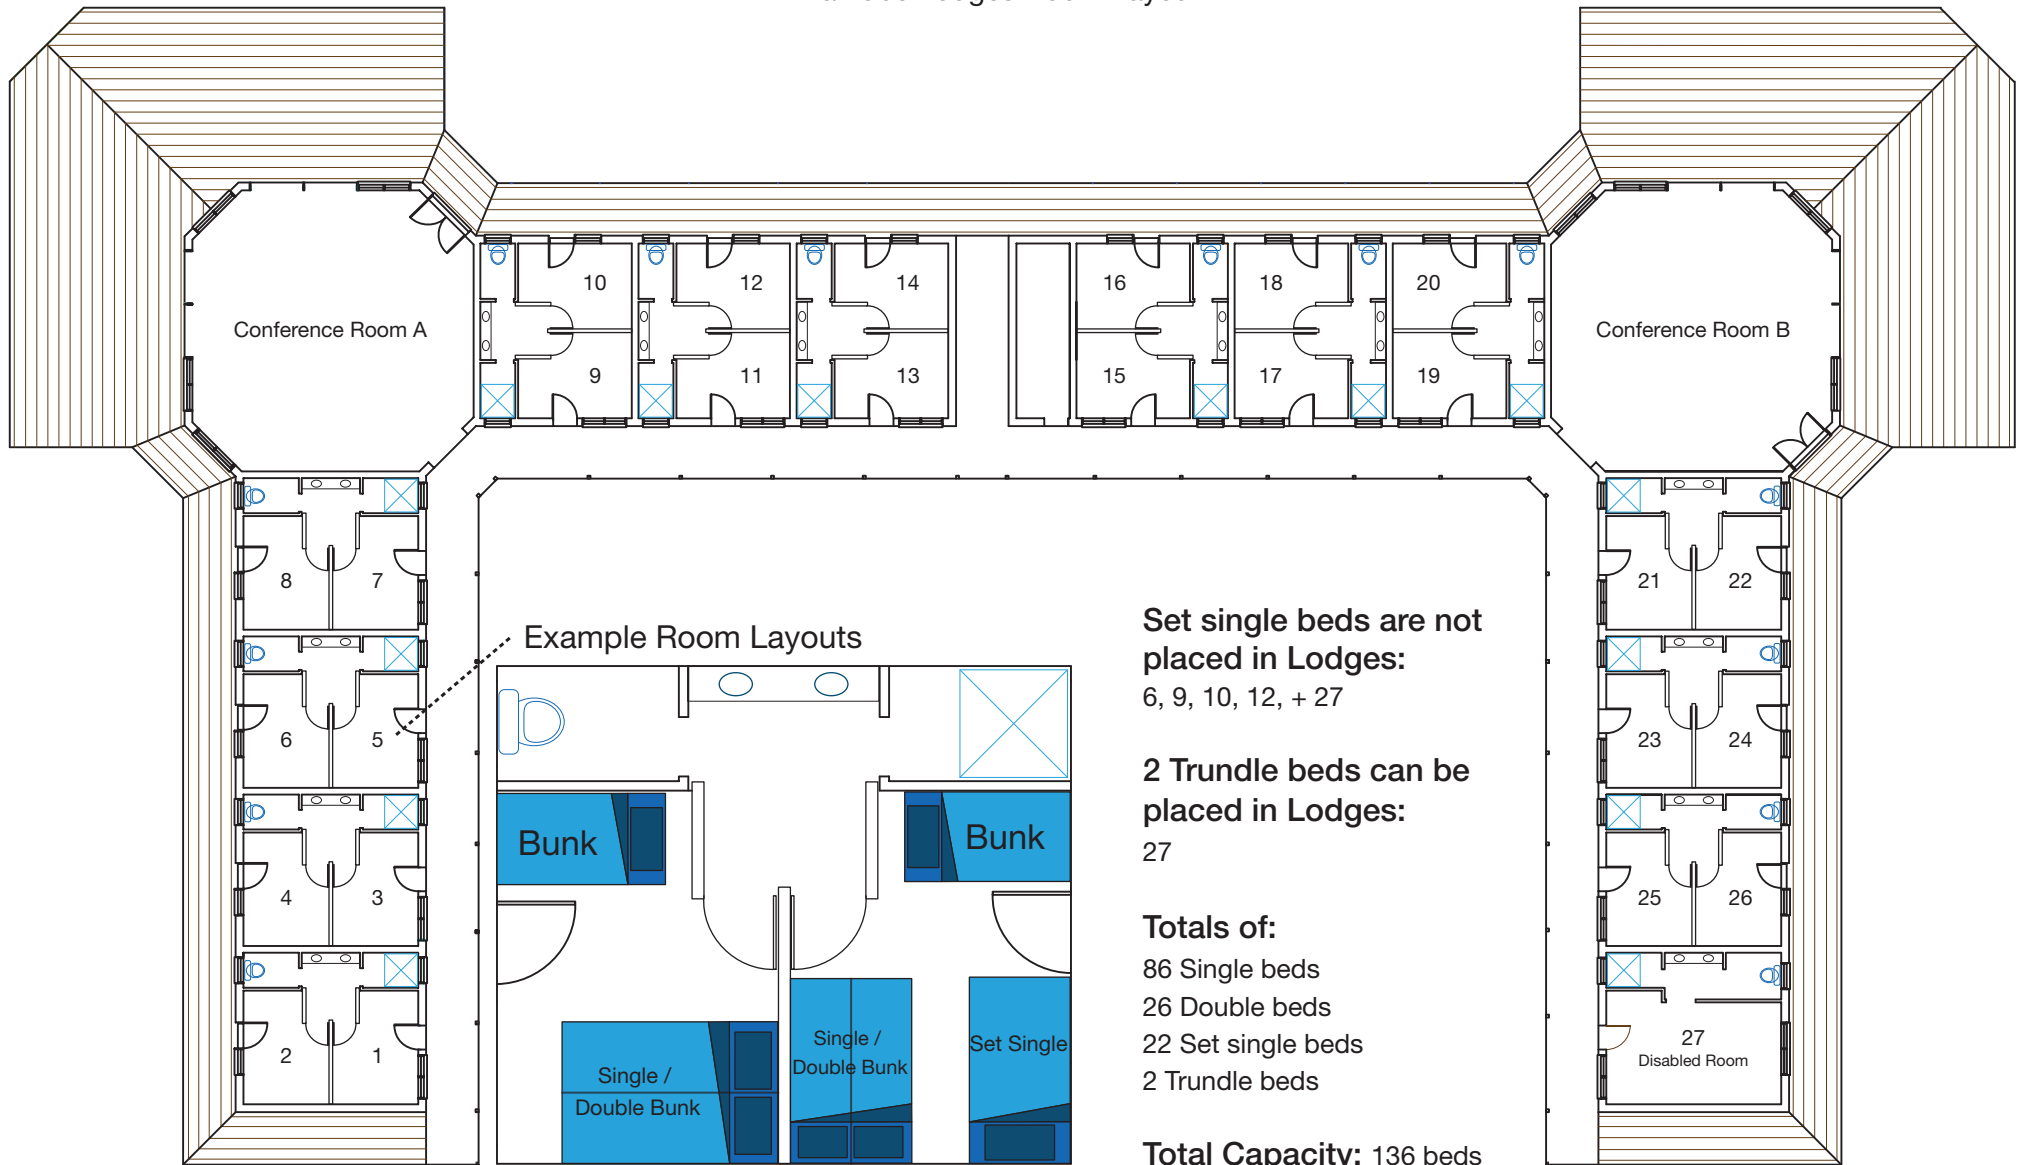

## LaTrobe Lodges Room Layout

**Set single beds are not placed in Lodges:**  
6, 9, 10, 12, + 27

**2 Trundle beds can be placed in Lodges:**  
27

**Totals of:**  
86 Single beds  
26 Double beds  
22 Set single beds  
2 Trundle beds

**Total Capacity: 136 beds**