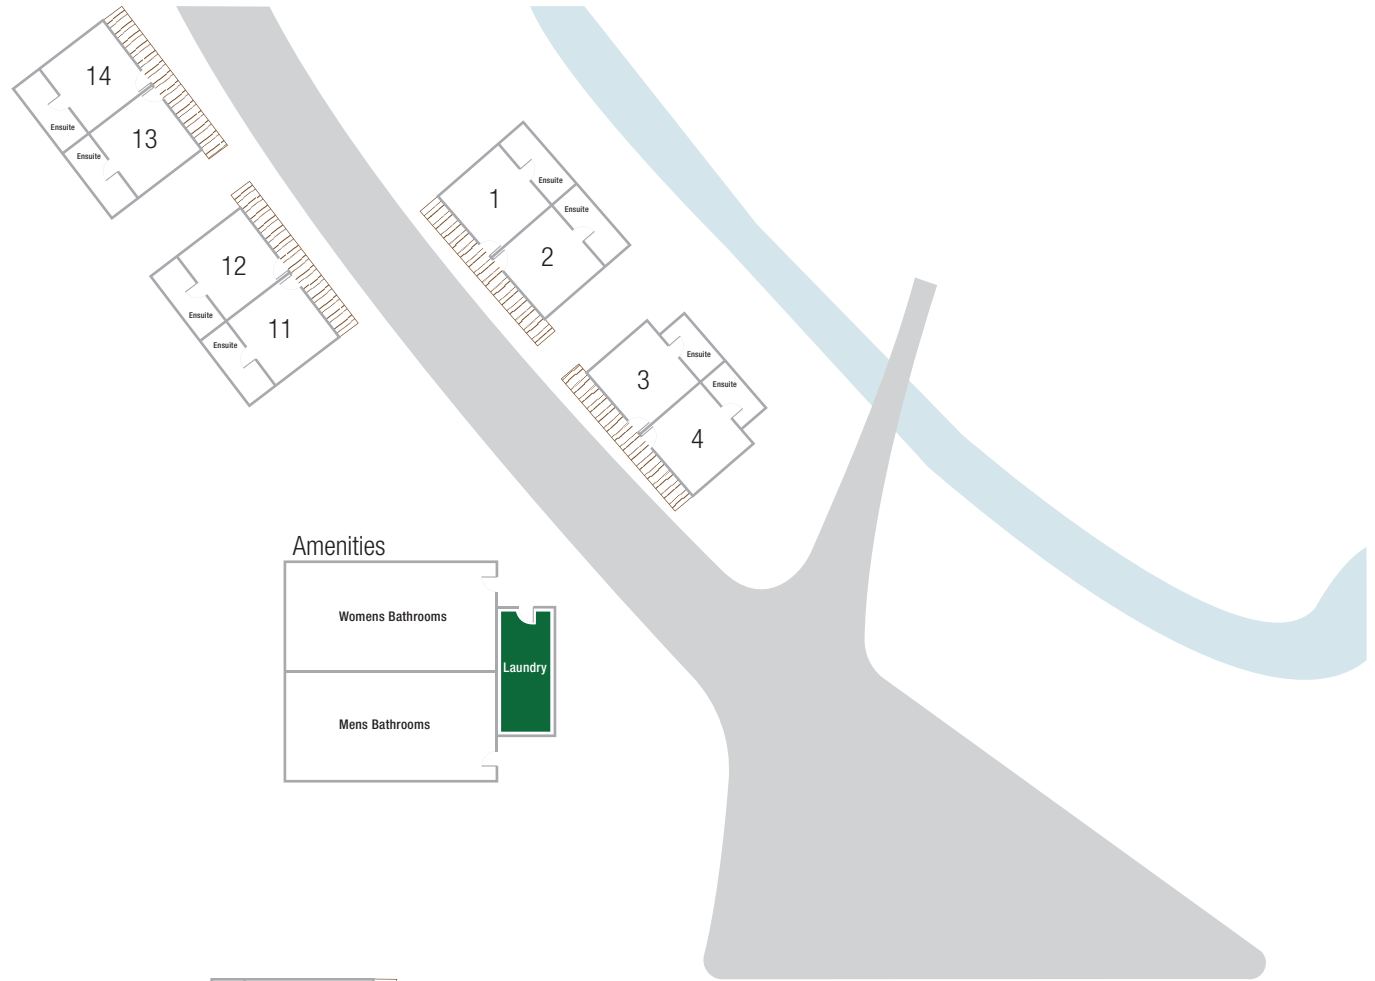

# MCKERLIE CREEK CABINS

1-14 Cabins / 84 beds

The number of cabins allocated will be dependant on the group size

**BREATHE  
EXPERIENCE  
DISCOVER**

FOREST EDGE