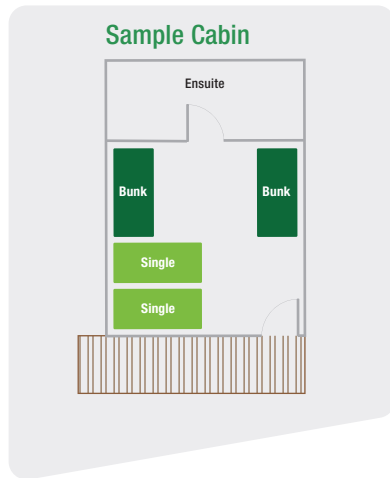

# MCKERLIE CREEK CABINS

1-14 Cabins / 84 beds

The number of cabins allocated will be dependant on the group size

**BREATHE  
EXPERIENCE  
DISCOVER**

FOREST EDGE