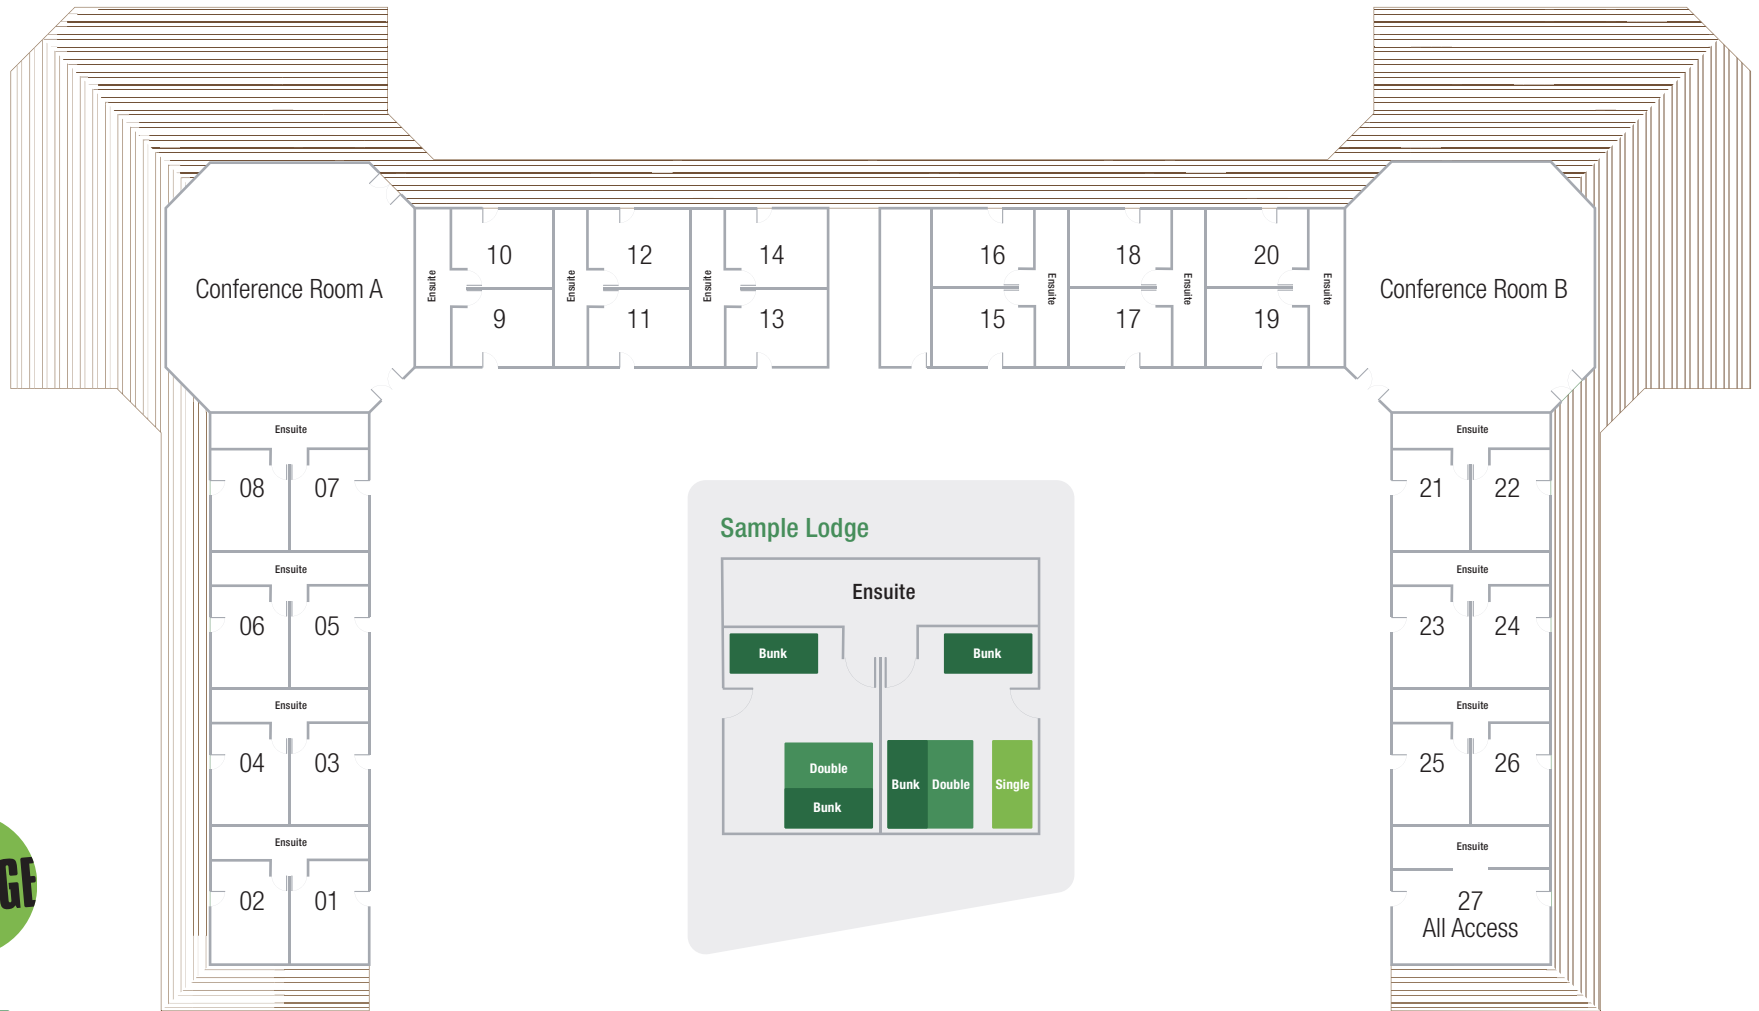

LATROBE LODGES LAYOUT

27 Lodges / 136 beds

The number of lodges allocated will be dependant on the group size

**BREATHE
EXPERIENCE
DISCOVER**

FOREST EDGE